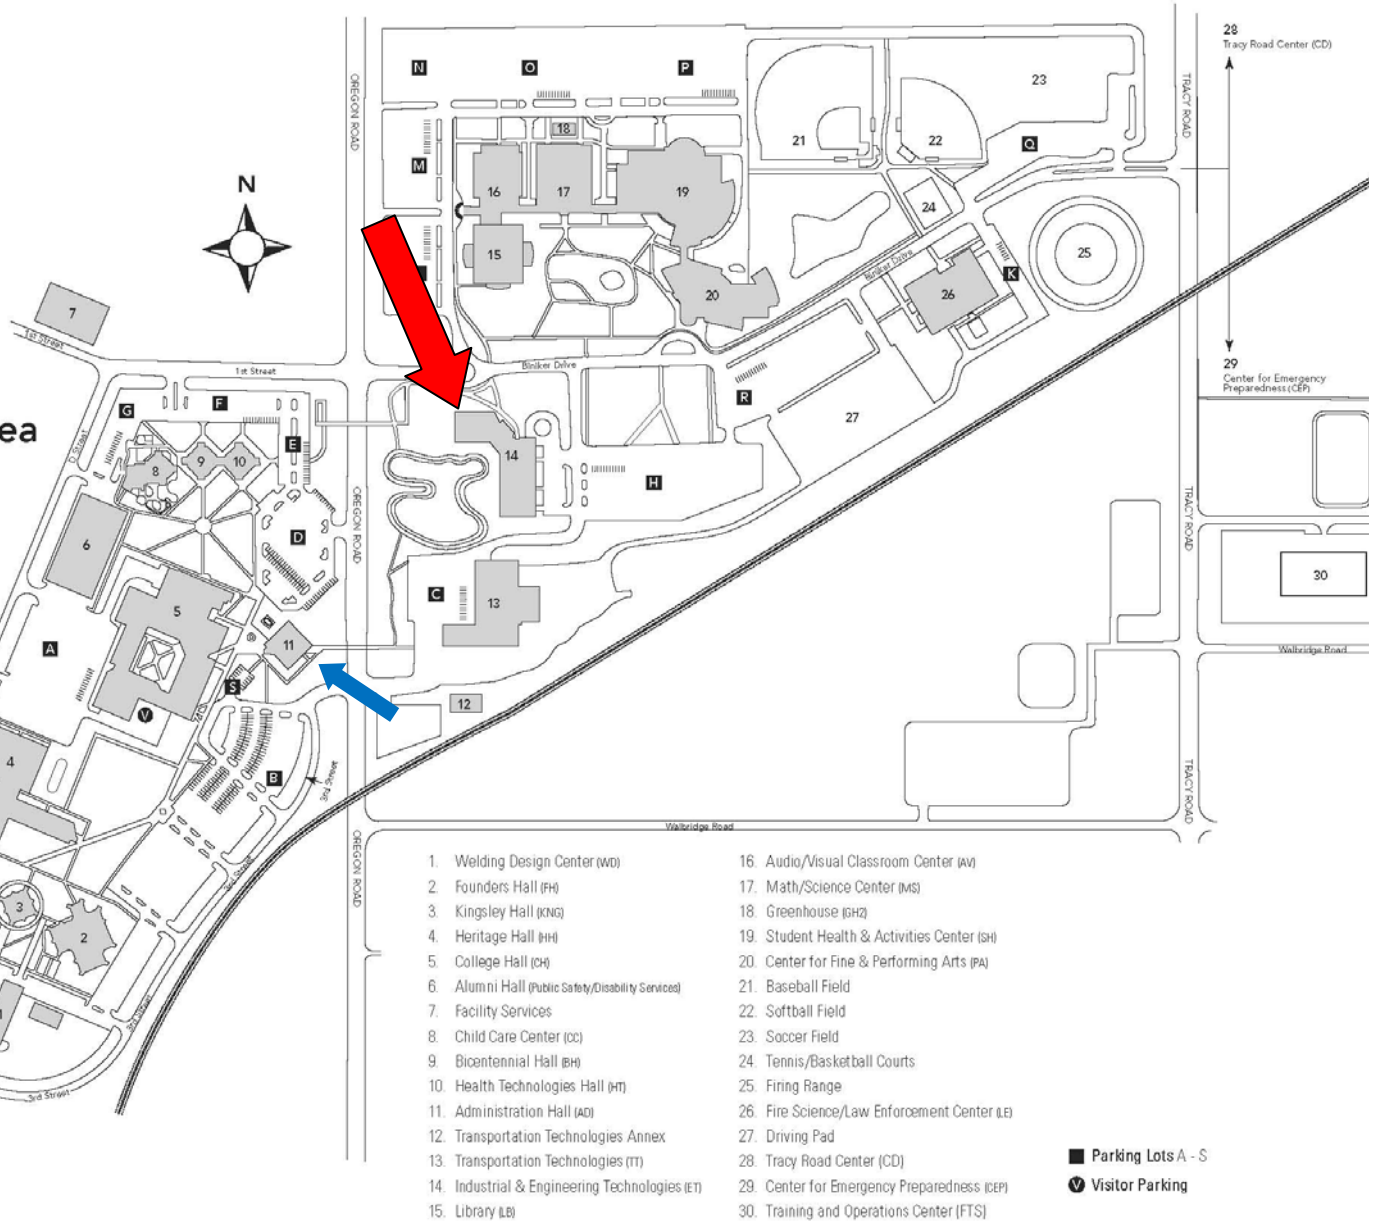

OWENS
COMMUNITY COLLEGE

**Toledo-area
Campus**

10 a.m. - coffee and donuts at the Industrial and Engineering Tech bldg
(14 on the map by the red arrow)

10:30 a.m. - SOLIDARITY RALLY! Get fired up.
Hear special guest speakers and see community members who support Owens faculty.

11:15 a.m. - March to Pres. Bower's office
(Administration Hall - 11 on the map by the blue arrow)

11:45 a.m. - Pizza back at the Industrial and Eng. Tech building

Questions?
OFT Field Representative
Megann Walsh
614-551-2115

**Commit to attend.
Bring a friend.**

PARKING: Visitors may park in yellow lined spaces - do not park in green lines.